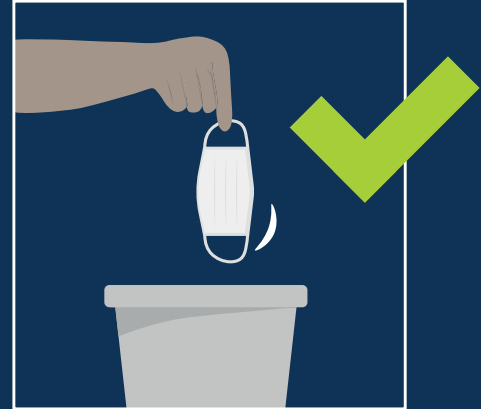

# Wearing a face mask

**DO** ensure the mask covers your mouth, nose and chin.

**DO** remove the mask from behind ears (touch ties/loops only).

**DO** change/wash regularly or discard in waste receptacle.

**DON'T** wear the mask under your chin, around neck or over one ear.

**DON'T** touch or readjust the mask once worn.

**DON'T** remove the mask to cough or sneeze.

**Play your part -  
protect Dudley borough**