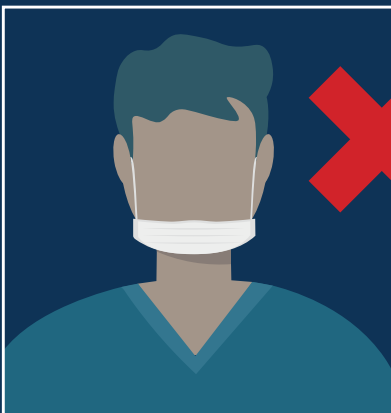

# Wearing a face mask

**DO** ensure the mask covers your mouth, nose and chin.

**DO** remove the mask from behind ears (touch ties/loops only).

**DO** change/wash regularly or discard in waste receptacle.

**DON'T** wear the mask under your chin, around neck or over one ear.

**DON'T** touch or readjust the mask once worn.

**DON'T** remove the mask to cough or sneeze.

**Play your part -  
protect Dudley borough**